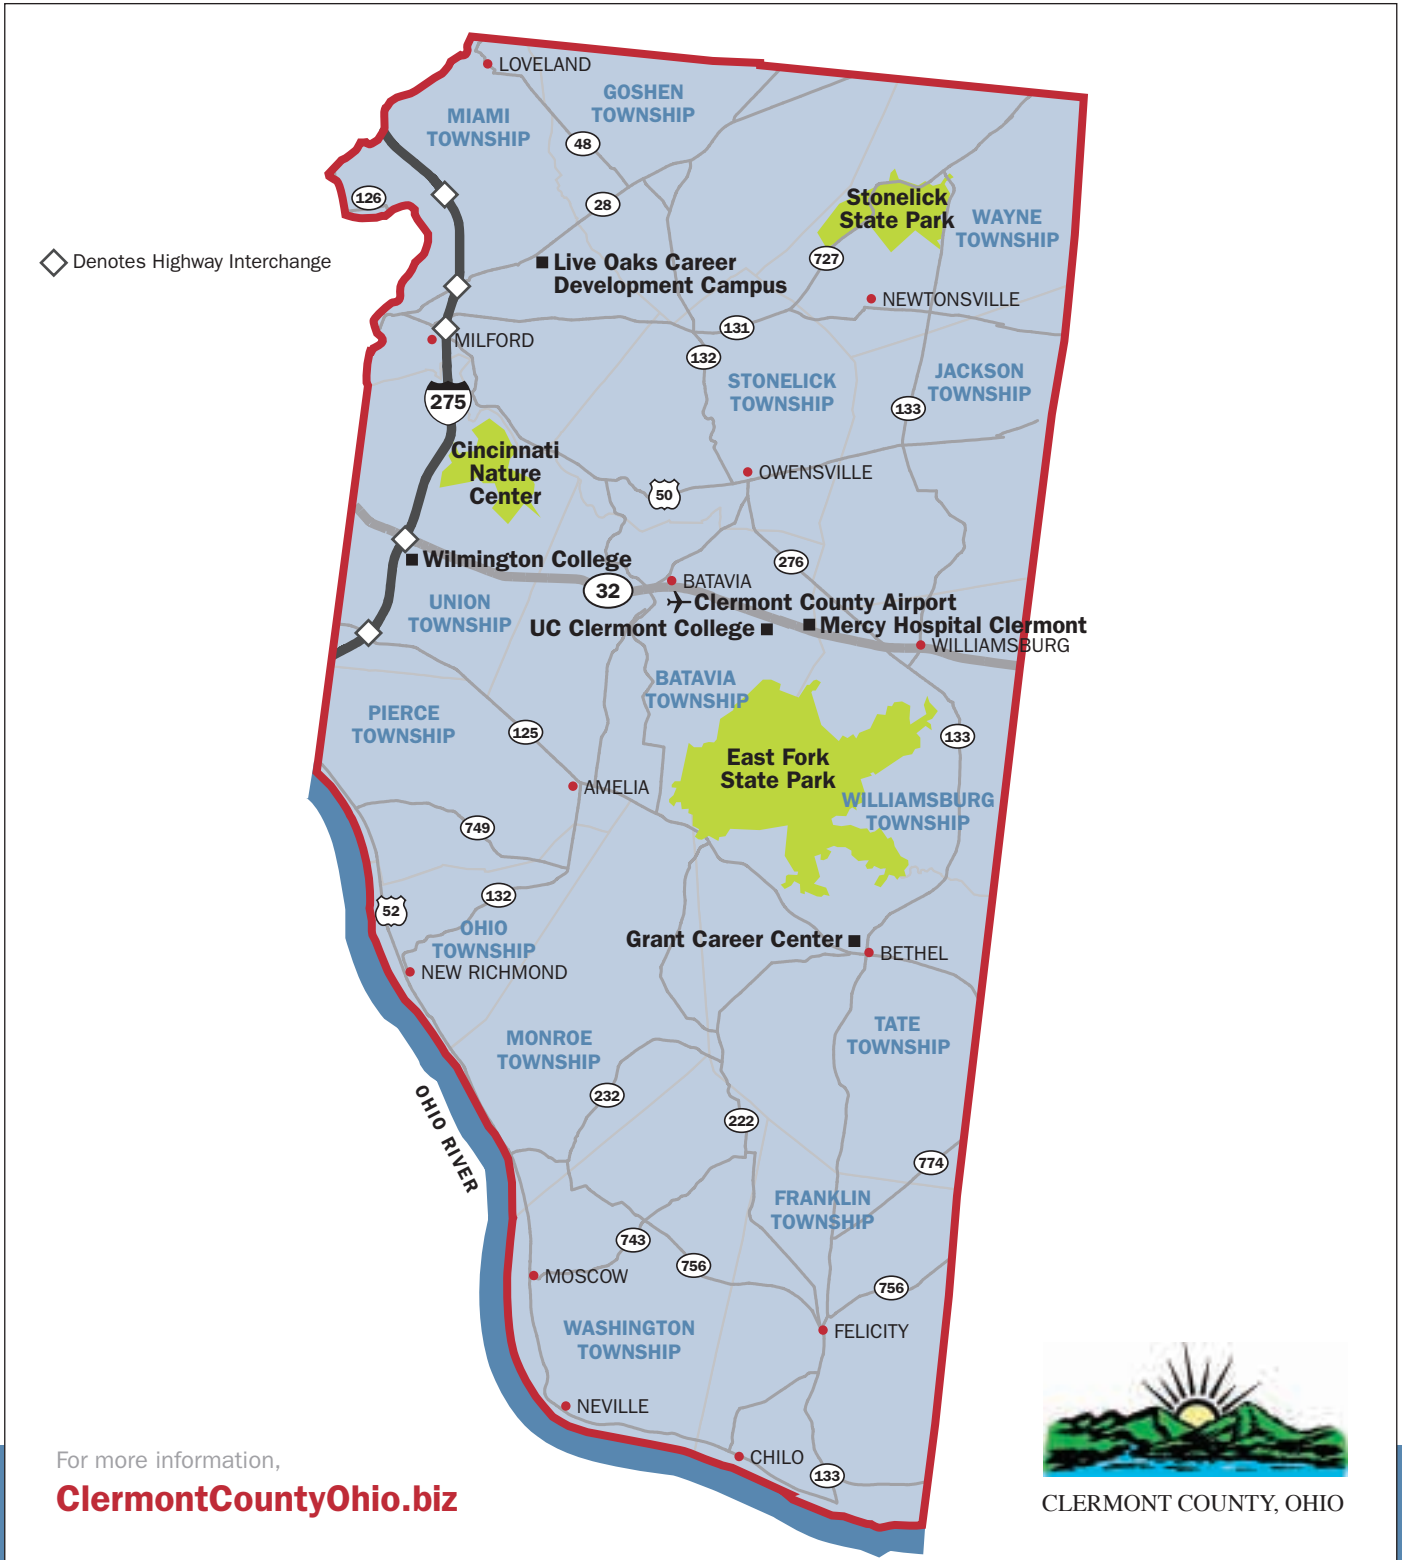

Clermont County, Ohio

For more information,
ClermontCountyOhio.biz

CLERMONT COUNTY, OHIO

Cincinnati USA

15 Counties – 3 States – 1 Region

Population

- The population of Cincinnati USA is 2,047,000—ranking 24th in the nation
- Clermont County's population is 193,300 (2005)
- More than 1.7 million people live within a 45-minute drive of Clermont County

Location

Within 600 miles (1000 kilometers) are:

- 43% of the nation's population
- 41% of the nation's purchasing power
- 44% of the nation's manufacturing
- 54% of the nation's value added by manufacturing

Transportation

- 28 miles to the Greater Cincinnati International Airport
- One of the World's Best Airports: 1994–2004
- Delta's second-largest hub
- 500+ daily departures
- 100+ destinations served non-stop
- More than 100 same-day cities—conduct at least four hours of business and be home the same day
- Within 35 miles to hubs for FedEx Ground and ABX Air (DHL)

Fortune 500

- Ten Fortune 500 companies are headquartered in Cincinnati USA

Workforce

- More than 850,000 workers live within a 45-minute drive of Clermont County

Education

- One-hour drive access to 20 universities, colleges and vocational school districts
- Colleges and universities within 200 miles graduate more than 100,000 each year