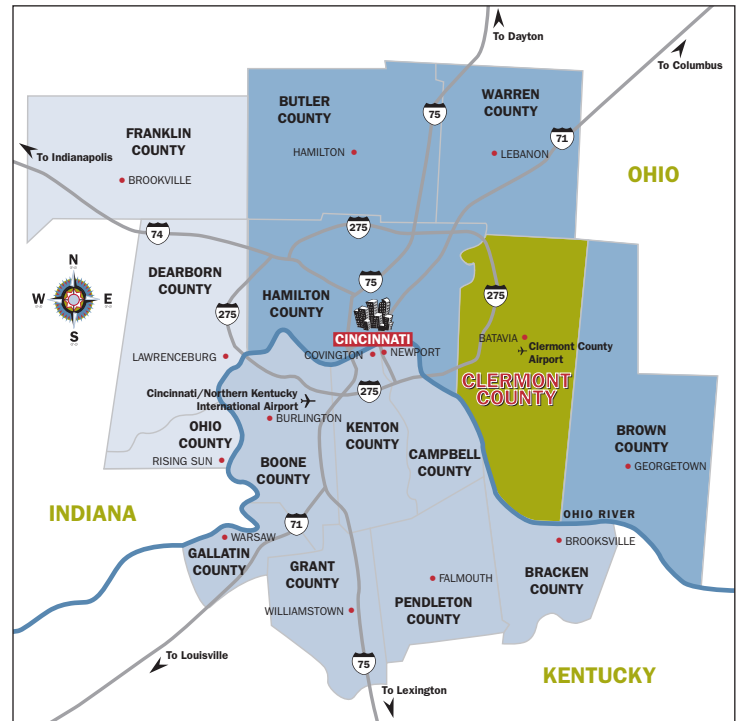

Clermont County, Ohio

For more information,
ClermontCountyOhio.biz

CLERMONT COUNTY, OHIO

Cincinnati USA

15 Counties – 3 States – 1 Region

Population

- The population of Cincinnati USA is 2,047,000—ranking 24th in the nation
- Clermont County's population is 193,300 (2005)
- More than 1.7 million people live within a 45-minute drive of Clermont County

Transportation

- 28 miles to the Greater Cincinnati International Airport
- One of the World's Best Airports: 1994–2004
- Delta's second-largest hub
- 500+ daily departures
- 100+ destinations served non-stop
- More than 100 same-day cities—conduct at least four hours of business and be home the same day
- Within 35 miles to hubs for FedEx Ground and ABX Air (DHL)

Fortune 500

- Ten Fortune 500 companies are headquartered in Cincinnati USA

Workforce

- More than 850,000 workers live within a 45-minute drive of Clermont County

Education

- One-hour drive access to 20 universities, colleges and vocational school districts
- Colleges and universities within 200 miles graduate more than 100,000 each year

Quality of Life

- One of America's Top 10 Most Livable Cities, 2004
- World-class arts and entertainment offerings—#5 U.S. arts destination
- Ranked 29th out of 154 metro areas for housing affordability in 2005
- Clermont County has over 6,800 acres of recreational park land, over 25 miles of biking trails, and almost 50 miles of backpacking and equestrian trails